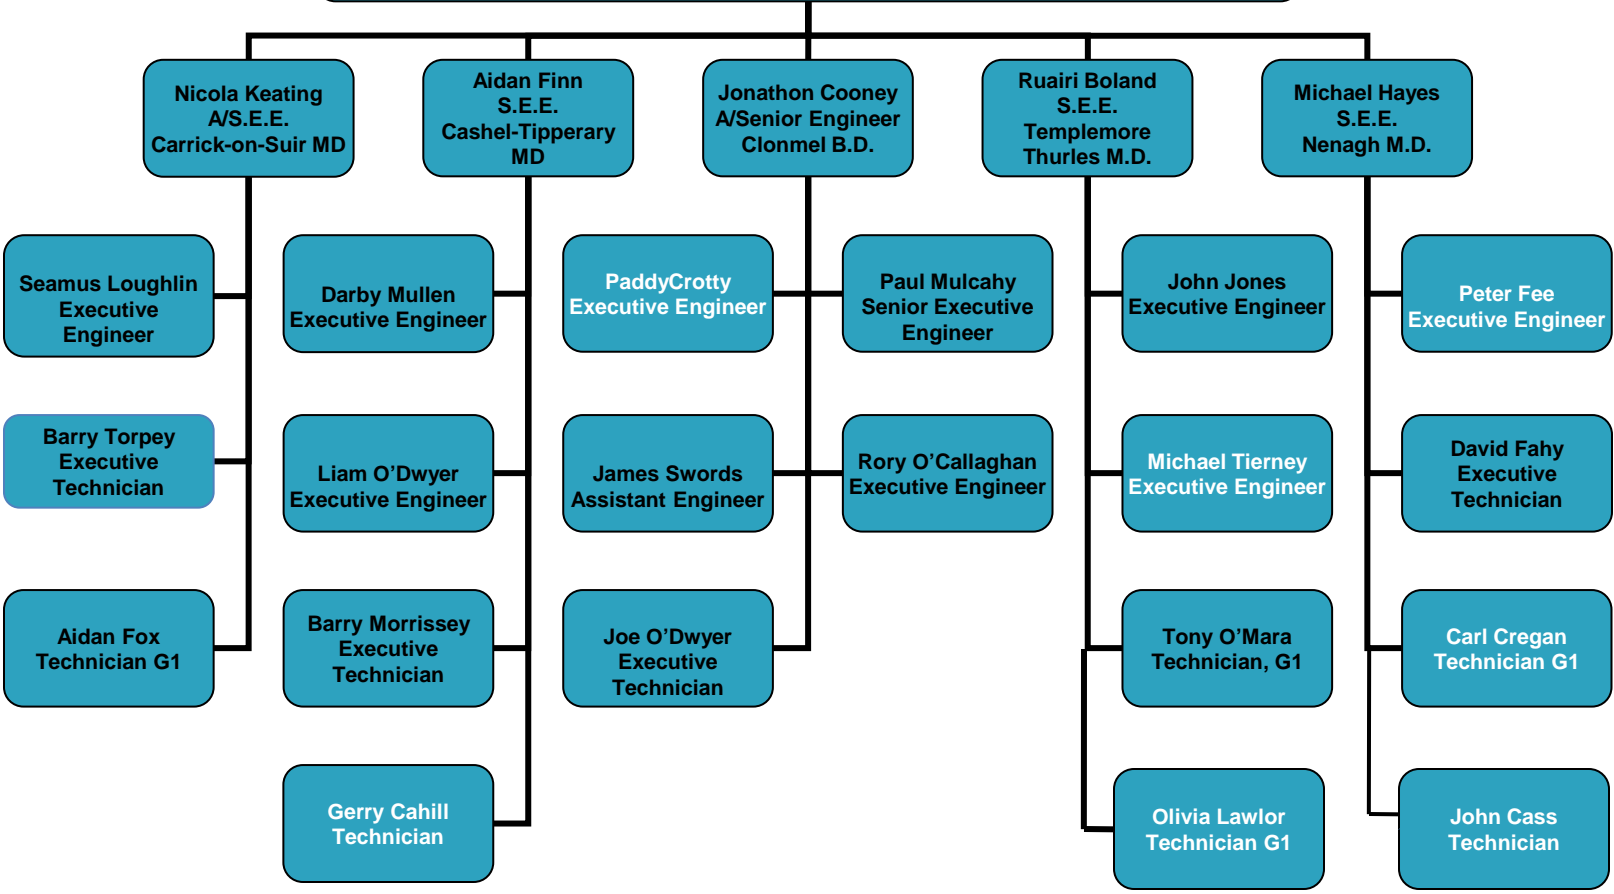

Districts Engineering & Technical