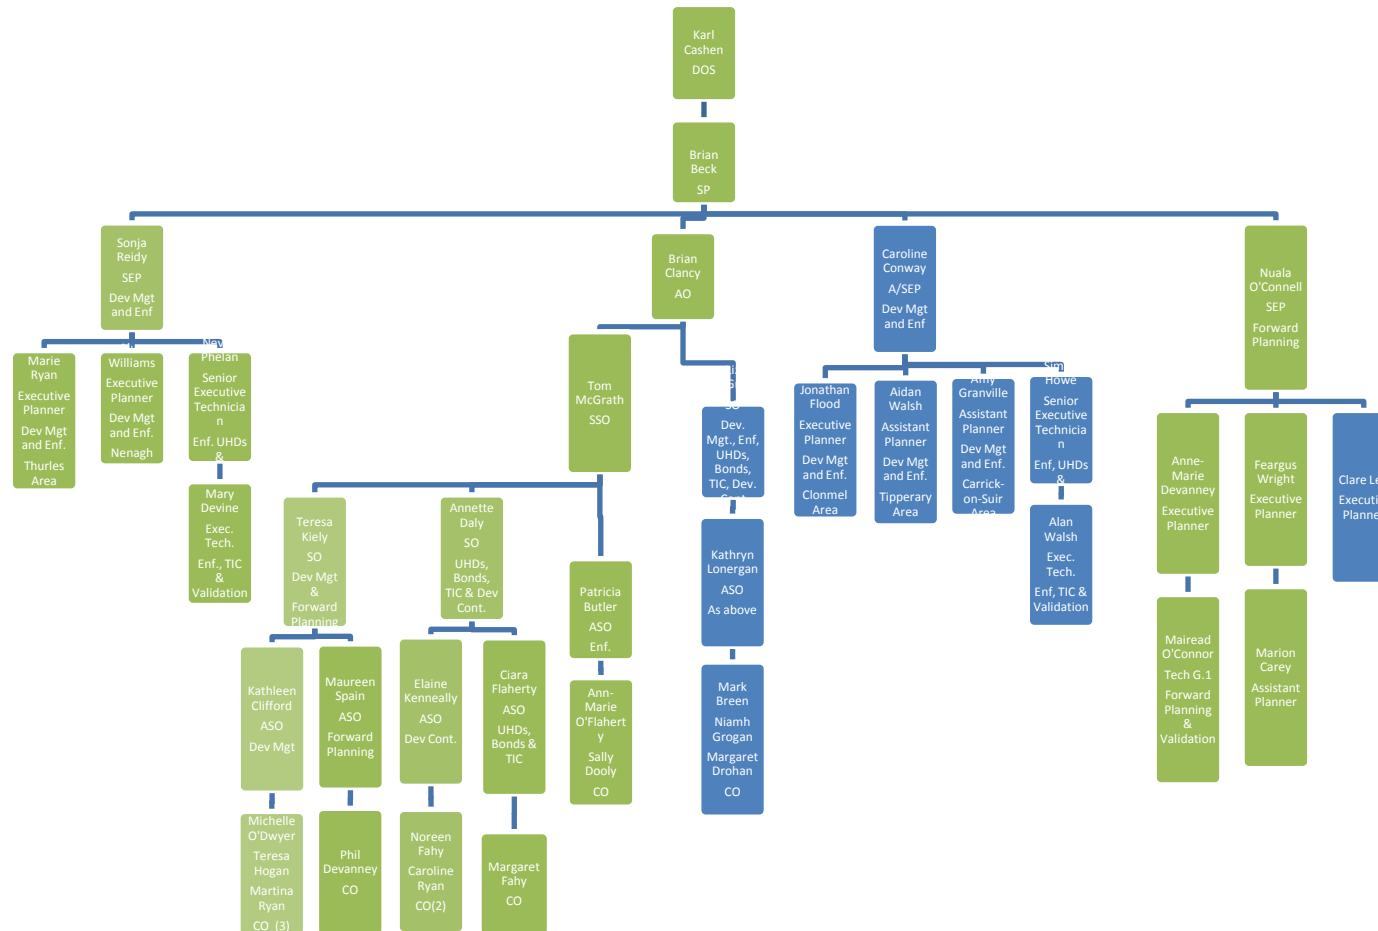

# IT Section

**KEY**

- PL Project Leader
- AD Analyst /Developer
- SSO Senior Staff Officer
- TSO Technical Support Officer
- SO Staff Officer
- ATSO Acting Technical Support Officer
- TTSO Temporary Technical Support Officer

Figure 5: Organisation Chart – Fire Services Section

Figure 1: Organisation Chart – Housing Section

Figure 7

Figure 3: Organisation Chart – Planning Section

# Roads Section Management Team