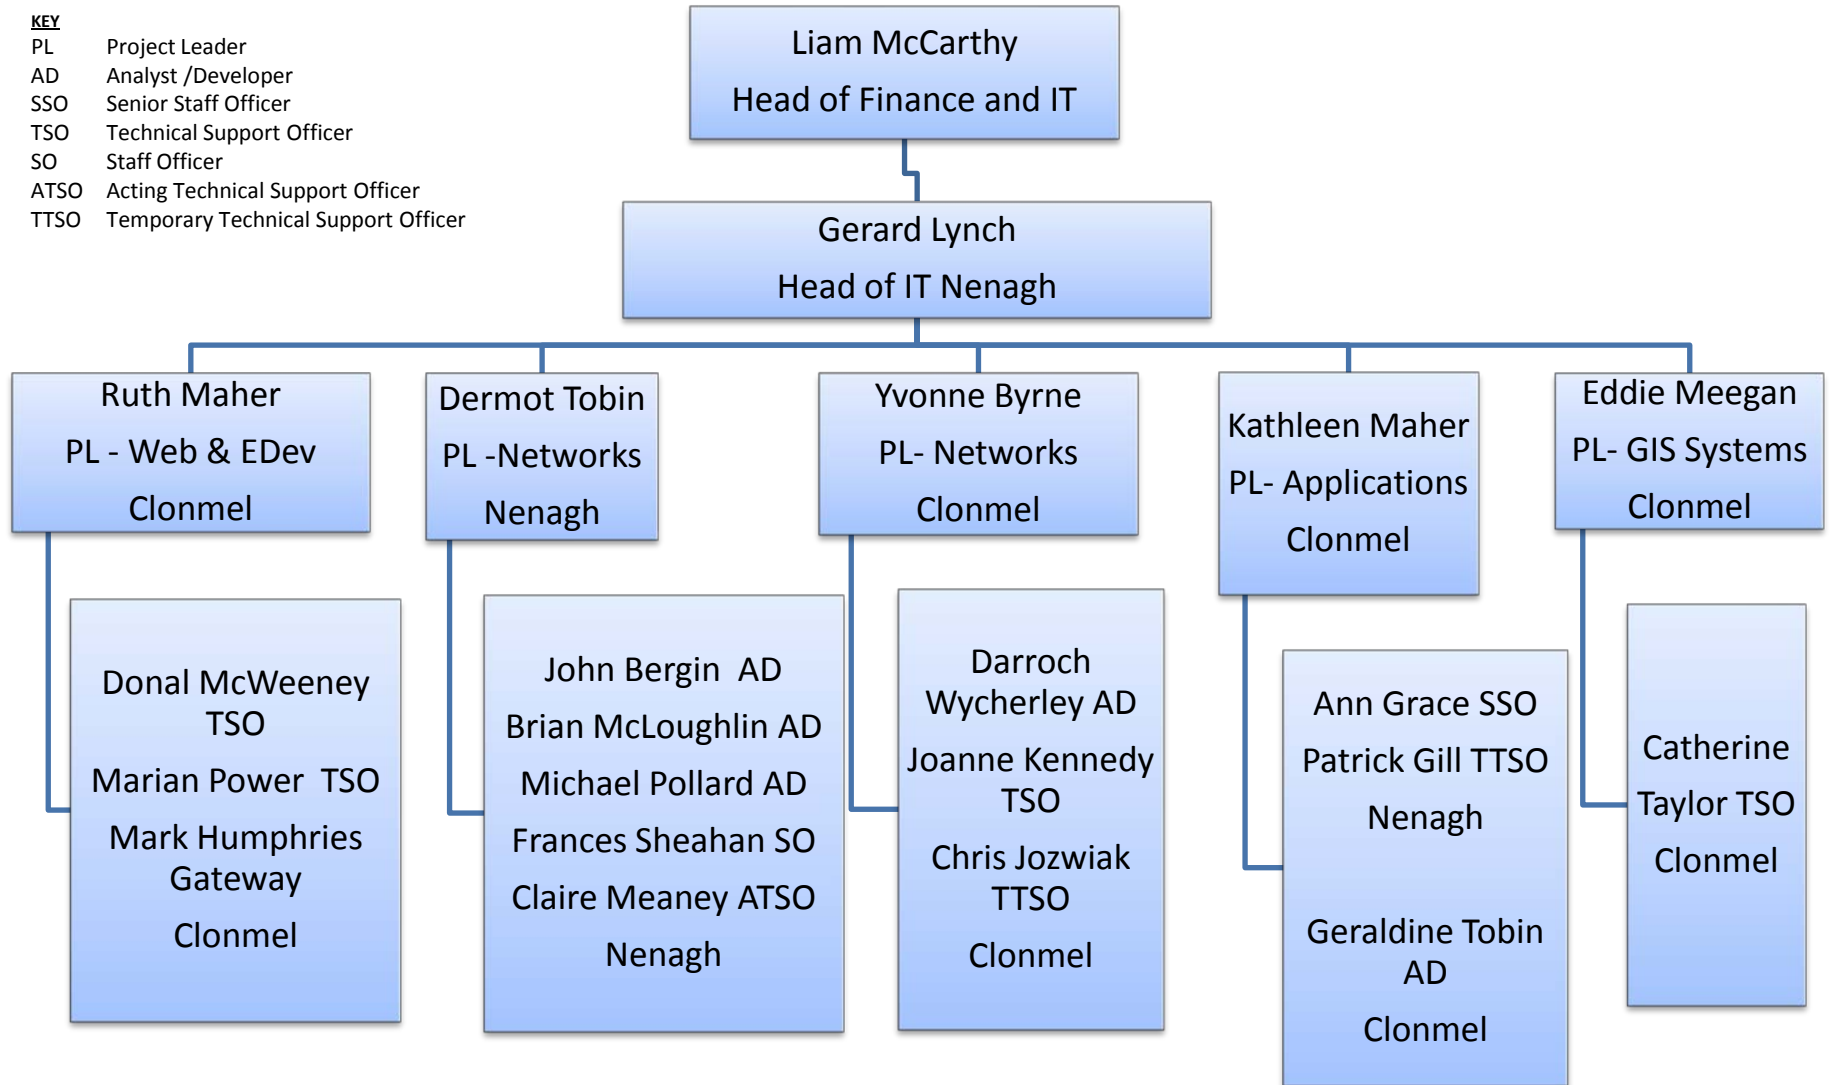

# IT Section

**KEY**

- PL Project Leader
- AD Analyst /Developer
- SSO Senior Staff Officer
- TSO Technical Support Officer
- SO Staff Officer
- ATSO Acting Technical Support Officer
- TTSO Temporary Technical Support Officer